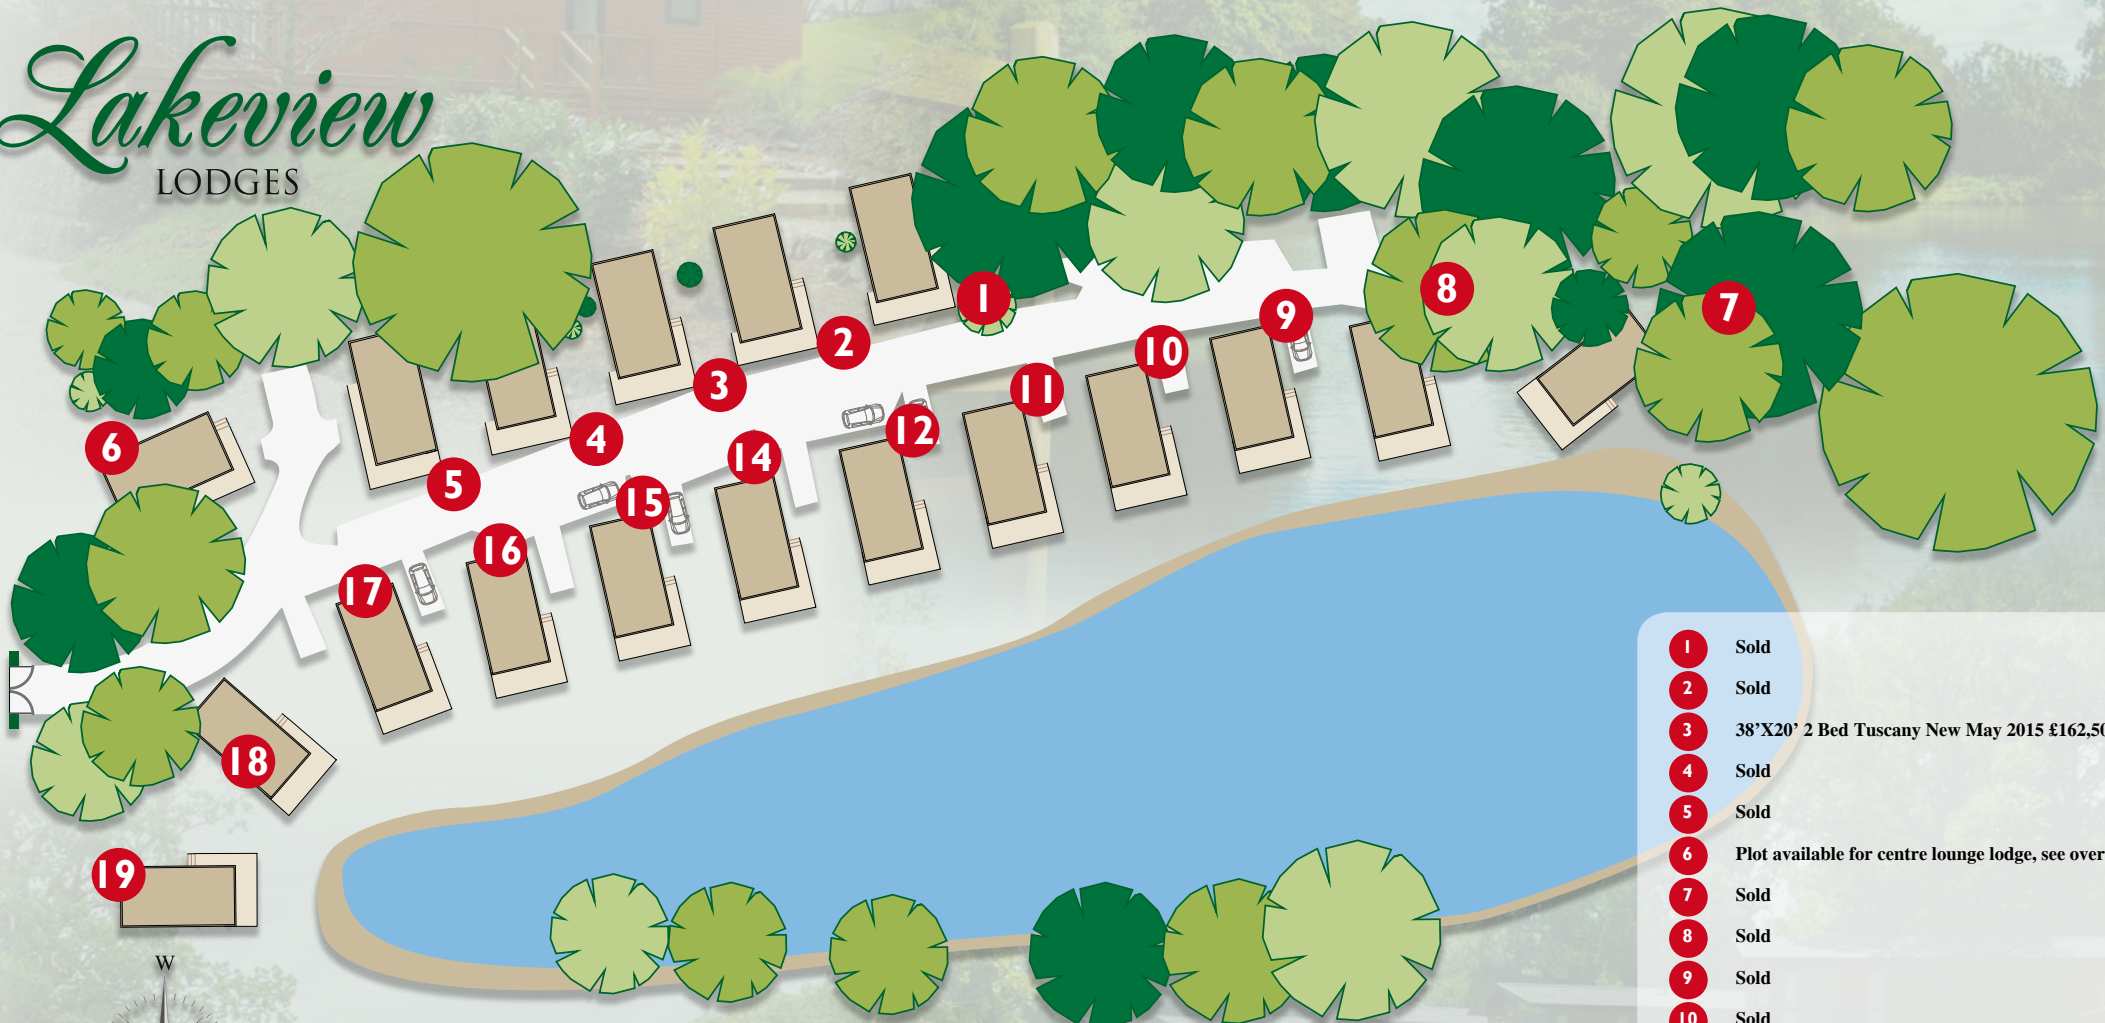

Lakeview

LODGES

- 1** Sold
- 2** Sold
- 3** 38'X20' 2 Bed Tuscany New May 2015 £162,500
- 4** Sold
- 5** Sold
- 6** Plot available for centre lounge lodge, see over.
- 7** Sold
- 8** Sold
- 9** Sold
- 10** Sold
- 11** Sold
- 12** Plot available 40' x 20' £178,000
- 14** Plot Reserved
- 15** 40' x 20' 2 Bed Show Lodge £155,000
- 16** Plot available
- 17** Available soon
- 18** Available soon
- 19** Available soon